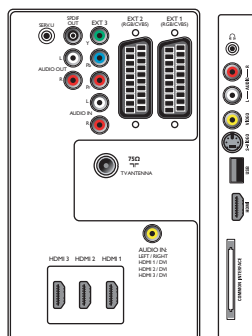

Multimedia Applications

- **Multimedia connections:** USB
- **Playback Formats:** MP3, Slideshow files (.alb), JPEG Still pictures

Tuner/Reception/Transmission

- **Aerial Input:** 75 ohm coaxial (IEC75)
- **TV system:** PAL I, PAL B/G, PAL D/K, SECAM B/G, SECAM D/K, SECAM L/L', DVB COFDM 2K/8K
- **Video Playback:** NTSC, SECAM, PAL
- **DVB:** DVB Terrestrial *
- **Tuner bands:** Hyperband, S-Channel, UHF, VHF
- **Tuner Display:** PLL

Connectivity

- **Ext 1 Scart:** Audio L/R, CVBS in/out, RGB
- **Ext 2 Scart:** Audio L/R, CVBS in/out, RGB
- **Ext 3:** YPbPr, Audio L/R in
- **Ext 4:** HDMI v1.3
- **Ext 5:** HDMI v1.3
- **Ext 6:** HDMI v1.3
- **HDMI-control (CEC features):** One touch play, System standby
- **Front / Side connections:** HDMI v1.3, S-video in, CVBS in, Audio L/R in, Headphone out, USB
- **Other connections:** Analog audio Left/Right out, PC Audio in, S/PDIF out (coaxial), Common Interface

Power

- **Ambient temperature:** 5 °C to 35 °C
- **Mains power:** 220 - 240V, 50/60Hz
- **Power consumption:** 200 W
- **Standby power consumption:** 0.15 W

Dimensions

- **Set dimensions (W x H x D):** 1046 x 644 x 88 mm
- **Set dimensions with stand (W x H x D):** 1046 x 716 x 262 mm
- **Weight incl. Packaging:** 42 kg
- **Product weight:** 21 kg
- **Product weight (+stand):** 25.5 kg
- **Box dimensions (W x H x D):** 1151 x 793 x 333 mm

Stereo system					Transmission system					
2CS DK	NICAM DK	2CS BG	NICAM I	NICAM LL'	PAL BG	PAL D/K	PAL I	SECAM BG	SECAM DK	SECAM LL'
•	•	•	•	•	•	•	•	•	•	•

- **Color cabinet:** Black cabinet with High Gloss deco front
- **VESA wall mount compatible:** 400 x 400 mm

Accessories

- **Included Accessories:** Power cord, Quick start guide, User Manual, Warranty certificate, Remote Control, Batteries for remote control